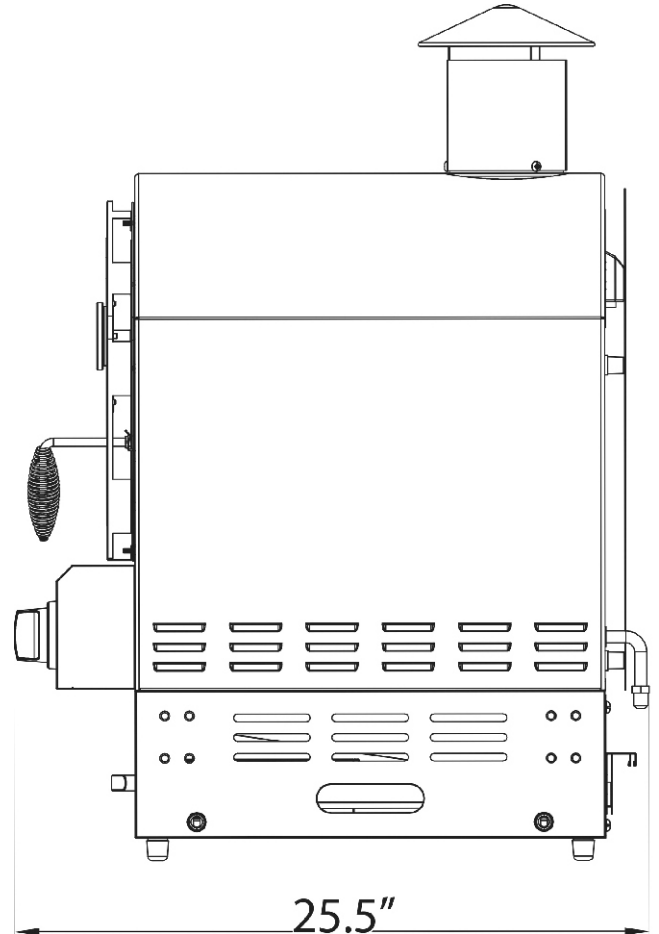

# Dimensions

models #PL8304SS & #PL8430SS

Front View

Side View

Top View

Pacific  
Living

Outdoor Living Products

Imported by: Pacific Living, Inc.  
27068 La Paz Rd. #275, Aliso Viejo, CA 92656  
Customer Service 866-410-0408  
[www.PacificLivingInc.com](http://www.PacificLivingInc.com)