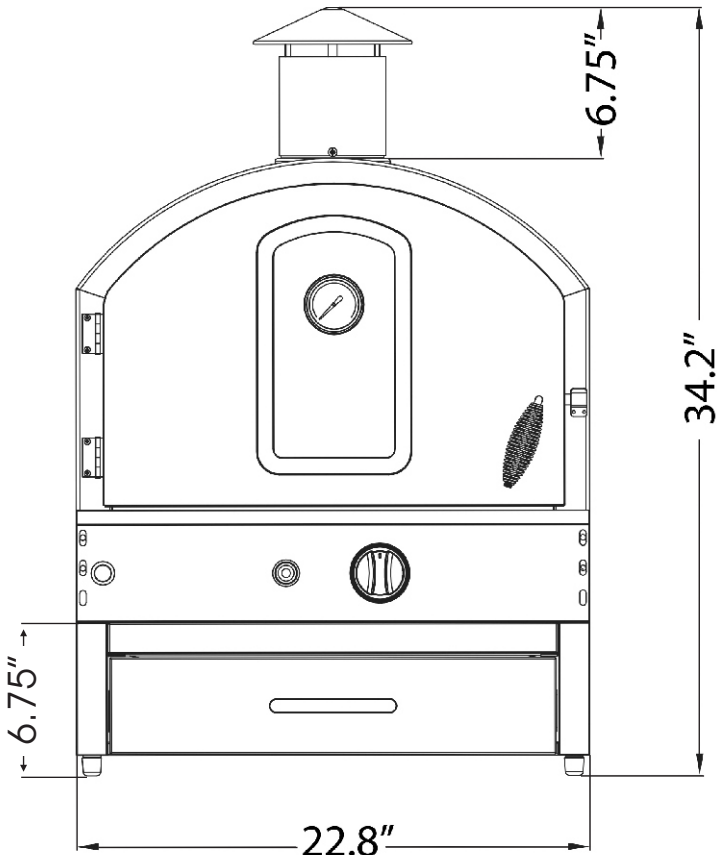

Dimensions

models #PL8304SS & #PL8430SS

Front View

Side View

Top View

Pacific
Living

Outdoor Living Products

Imported by: Pacific Living, Inc.
27068 La Paz Rd. #275, Aliso Viejo, CA 92656
Customer Service 866-410-0408
www.PacificLivingInc.com