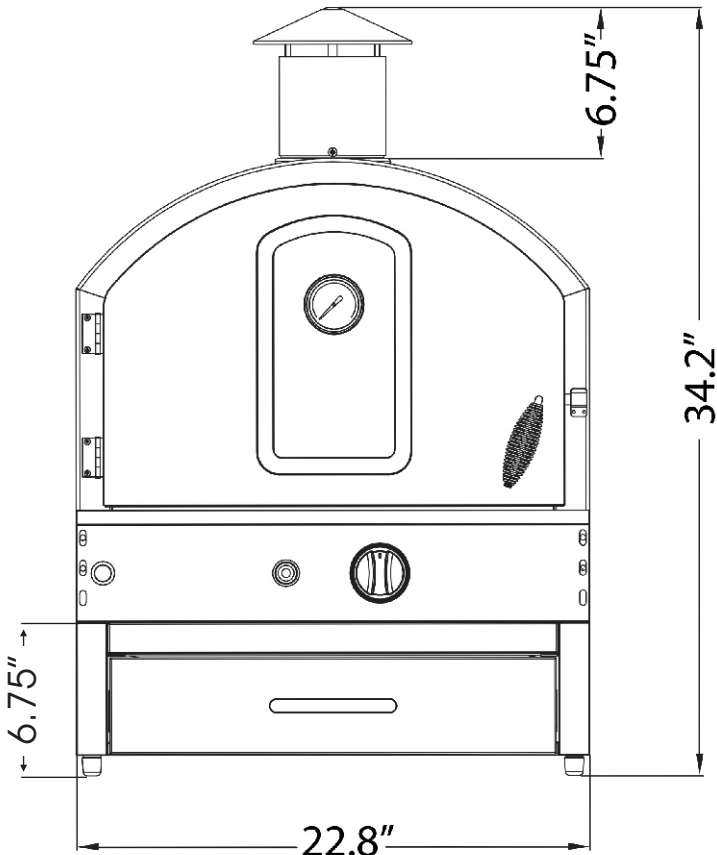

# Dimensions

models #PL8304SS & #PL8430SS

Front View

Side View

Top View

Pacific  
Living

Outdoor Living Products

Imported by: Pacific Living, Inc.  
27068 La Paz Rd. #275, Aliso Viejo, CA 92656  
Customer Service 866-410-0408  
[www.PacificLivingInc.com](http://www.PacificLivingInc.com)