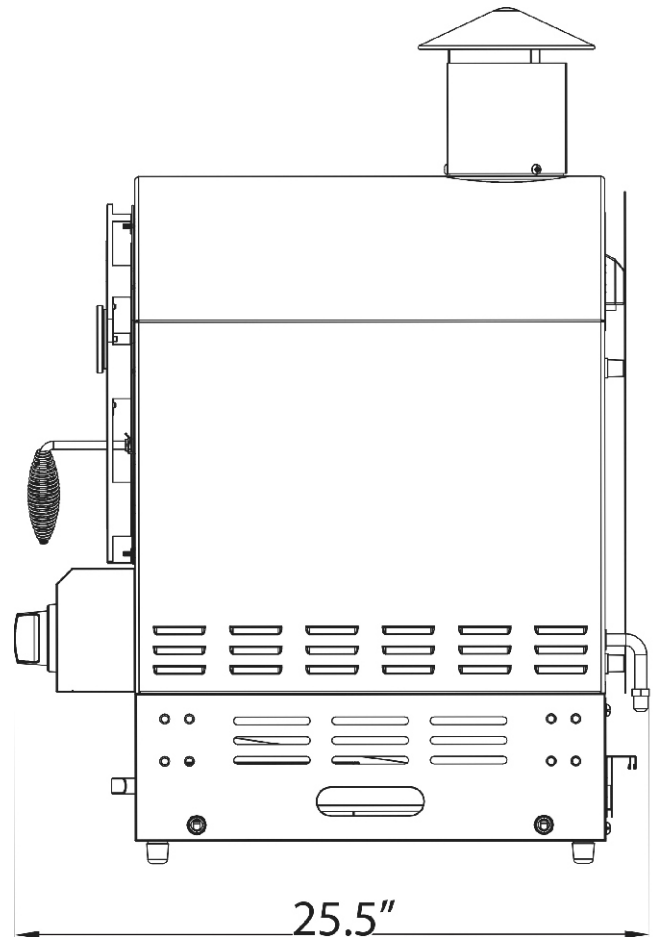

Dimensions

models #PL8304SS & #PL8430SS

Front View

Side View

Top View

Pacific
Living

Outdoor Living Products

Imported by: Pacific Living, Inc.
27068 La Paz Rd. #275, Aliso Viejo, CA 92656
Customer Service 866-410-0408
www.PacificLivingInc.com